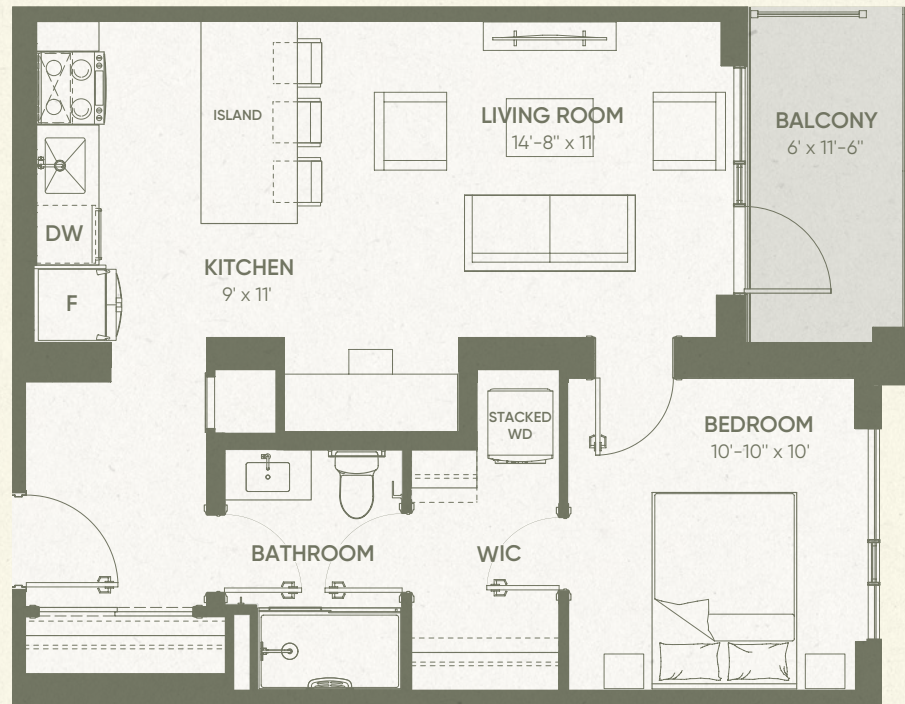

## 1 BED 1 BATH

Indoor living space  
**662 SQFT**

Outdoor living space  
**68 SQFT**

Available on floors  
**2-15**

The Now West    The Now East

The Now West    The Now East

Floor plan depicts layouts for the West Tower. Layout is mirrored for the same suite type in East Tower. Interior and exterior configuration may vary by floor and specifications are subject to change without notice. See a sales representative for further information. E. & O. E.